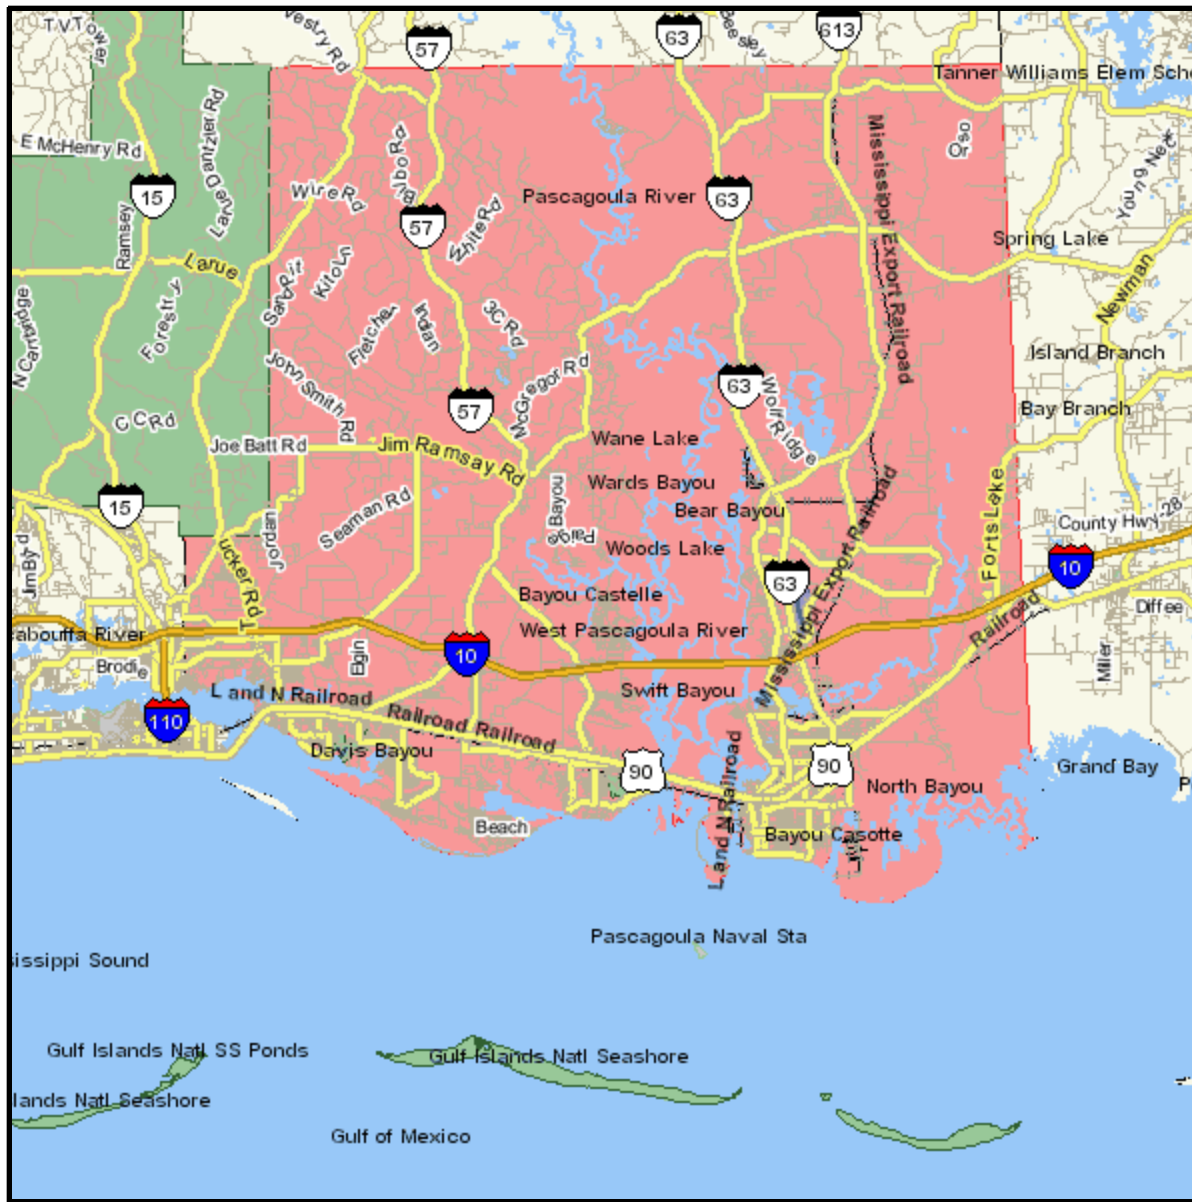

Area Map

County
See Appendix for Geographies

Area Map

Appendix: Area Listing

Area Name:

Type: List - County

<u>Geography Code</u>	<u>Geography Name</u>	<u>Geography Code</u>	<u>Geography Name</u>
28059	Jackson County, MS		